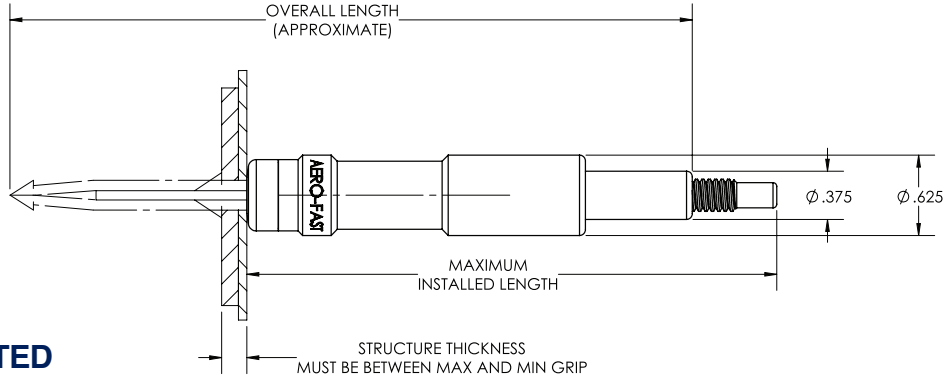

## POWER OPERATED CYLINDRICAL BODY FASTENERS

HOLE DIA.	STANDARD				SPRING LOADED				COLOR CODE	DRILL SIZE
	GRIP RANGE	PART NO.	BODY LENGTH		GRIP RANGE	PART NO.	BODY LENGTH			
			OVERALL	INSTALLED			OVERALL	INSTALLED		
3/32"	0 - 1/2"	AFCX-3/32	4-1/32"	3-23/64"	0 - 1/2"	AFCSX-3/32	4-17/32"	3-27/32"	ZINC	#40
	0 - 1"	AFCXL-3/32	5-1/32"	4-23/64"	1/2" - 1"	AFCSXL-3/32	5-1/32"	3-27/32"		
	1/2" - 1-1/2"	AFCXEL-3/32	5-17/32"	4-23/64"	1" - 1-1/2"	AFCSXEL-3/32	5-17/32"	3-27/32"		
1/8"	0 - 1/2"	AFCX-1/8	4-1/16"	3-23/64"	0 - 1/2"	AFCSX-1/8	4-9/16"	3-27/32"	COPPER	#30
	0 - 1"	AFCXL-1/8	5-1/6"	4-23/64"	1/2" - 1"	AFCSXL-1/8	5-1/6"	3-27/32"		
	1/2" - 1-1/2"	AFCXEL-1/8	5-9/16"	4-23/64"	1" - 1-1/2"	AFCSXEL-1/8	5-9/16"	3-27/32"		
	1-1/2" - 2-1/2"	AFCXK-1/8	6-9/16"	4-23/64"	2" - 2-1/2"	AFCSXK-1/8	6-9/16"	3-27/32"		
5/32"	0 - 1/2"	AFCX-5/32	4-3/32"	3-23/64"	0 - 1/2"	AFCSX-5/32	4-19/32"	3-27/32"	BLACK	#20
	0 - 1"	AFCXL-5/32	5-3/32"	4-23/64"	1/2" - 1"	AFCSXL-5/32	5-3/32"	3-27/32"		
	1/2" - 1-1/2"	AFCXEL-5/32	5-9/16"	4-23/64"	1" - 1-1/2"	AFCSXEL-5/32	5-19/16"	3-27/32"		
	1-1/2" - 2-1/2"	AFCXK-5/32	6-5/8"	4-23/64"	2" - 2-1/2"	AFCSXK-5/32	6-5/8"	3-27/32"		
3/16"	0 - 1/2"	AFCX-3/16	4-1/8"	3-23/64"	0 - 1/2"	AFCSX-3/16	4-5/8"	3-27/32"	BRASS	#10
	0 - 1"	AFCXL-3/16	5-1/8"	4-23/64"	1/2" - 1"	AFCSXL-3/16	5-1/8"	3-27/32"		
	1/2" - 1-1/2"	AFCXEL-3/16	5-5/8"	4-23/64"	1" - 1-1/2"	AFCSXEL-3/16	5-5/8"	3-27/32"		
	1-1/2" - 2-1/2"	AFCXK-3/16	6-5/8"	4-23/64"	2" - 2-1/2"	AFCSXK-3/16	6-5/8"	3-27/32"		
7/32"	0 - 1/2"	AFCX-7/32	4-9/64"	3-23/64"	0 - 1/2"	AFCSX-7/32	4-39/64"	3-27/32"	ZINC	#2
	0 - 1"	AFCXL-7/32	5-9/64"	4-23/64"	1/2" - 1"	AFCSXL-7/32	5-7/64"	3-27/32"		
	1/2" - 1-1/2"	AFCXEL-7/32	5-41/64"	4-23/64"	1" - 1-1/2"	AFCSXEL-7/32	5-39/64"	3-27/32"		
	1-1/2" - 2-1/2"	AFCXK-7/32	6-41/64"	4-23/64"	2" - 2-1/2"	AFCSXK-7/32	6-41/64"	3-27/32"		
1/4"	0 - 1/2"	AFCX-1/4	4-5/32"	3-23/64"	0 - 1/2"	AFCSX-1/4	4-21/32"	3-27/32"	COPPER	1/4"
	0 - 1"	AFCXL-1/4	5-5/32"	4-23/64"	1/2" - 1"	AFCSXL-1/4	5-5/32"	3-27/32"		
	1/2" - 1-1/2"	AFCXEL-1/4	5-21/32"	4-23/64"	1" - 1-1/2"	AFCSXEL-1/4	5-21/32"	3-27/32"		
	1-1/2" - 2-1/2"	AFCXK-1/4	6-21/32"	4-23/64"	2" - 2-1/2"	AFCSXK-1/4	6-21/32"	3-27/32"		
9/32"	0 - 1/2"	AFCX-9/32	4-5/32"	3-23/64"	0 - 1/2"	AFCSX-9/32	4-21/32"	3-27/32"	BRASS	9/32"
	0 - 1"	AFCXL-9/32	5-5/32"	4-23/64"	1/2" - 1"	AFCSXL-9/32	5-5/32"	3-27/32"		
	1/2" - 1-1/2"	AFCXEL-9/32	5-21/32"	4-23/64"	1" - 1-1/2"	AFCSXEL-9/32	5-21/32"	3-27/32"		
	1-1/2" - 2-1/2"	AFCXK-9/32	6-21/32"	4-23/64"	2" - 2-1/2"	AFCSXK-9/32	6-21/32"	3-27/32"		
5/16"	0 - 1/2"	AFCX-5/16	4-5/32"	3-23/64"	0 - 1/2"	AFCSX-5/16	4-21/32"	3-27/32"	BLACK	5/16"
	0 - 1"	AFCXL-5/16	5-5/32"	4-23/64"	1/2" - 1"	AFCSXL-5/16	5-5/32"	3-27/32"		
	1/2" - 1-1/2"	AFCXEL-5/16	5-21/32"	4-23/64"	1" - 1-1/2"	AFCSXEL-5/16	5-21/32"	3-27/32"		
	1-1/2" - 2-1/2"	AFCXK-5/16	6-21/32"	4-23/64"	2" - 2-1/2"	AFCSXK-5/16	6-21/32"	3-27/32"		
3/8"	0 - 1/2"	AFCX-3/8	4-1/4"	3-23/64"	0 - 1/2"	AFCSX-3/8	4-3/4"	3-7/8"	BLACK WITH BRASS CAP	3/8"
	0 - 1"	AFCXL-3/8	5-1/4"	4-23/64"	1/2" - 1"	AFCSXL-3/8	5-1/4"	3-7/8"		
	1/2" - 1-1/2"	AFCXEL-3/8	5-3/4"	4-23/64"	1" - 1-1/2"	AFCSXEL-3/8	5-3/4"	3-7/8"		
	1-1/2" - 2-1/2"	AFCXK-3/8	6-3/4"	4-23/64"	2" - 2-1/2"	AFCSXK-3/8	6-3/4"	3-7/8"		